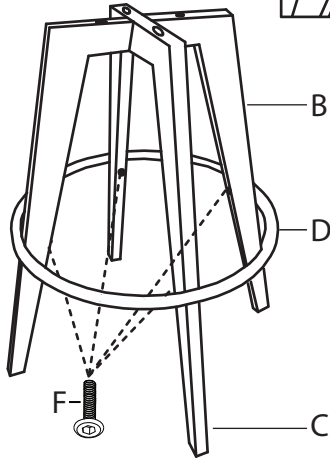

Oracle Counter Stool

Part # B26-ORACLE XX

19-0814

PARTS

A

B

C

D

x4
(M6x45mm)
E

x4
(M6x50mm)
F

G

1

2

3

Do not over tighten.
 Do not use power tools to assemble.