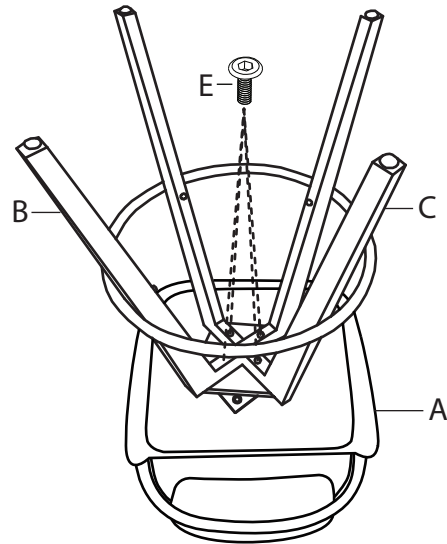

Oracle Counter Stool

Part # B26-ORACLE XX

19-0814

PARTS

A

B

C

D

x4
(M6x45mm)
E

x4
(M6x50mm)
F

G

1

2

3

Do not over tighten.
 Do not use power tools to assemble.